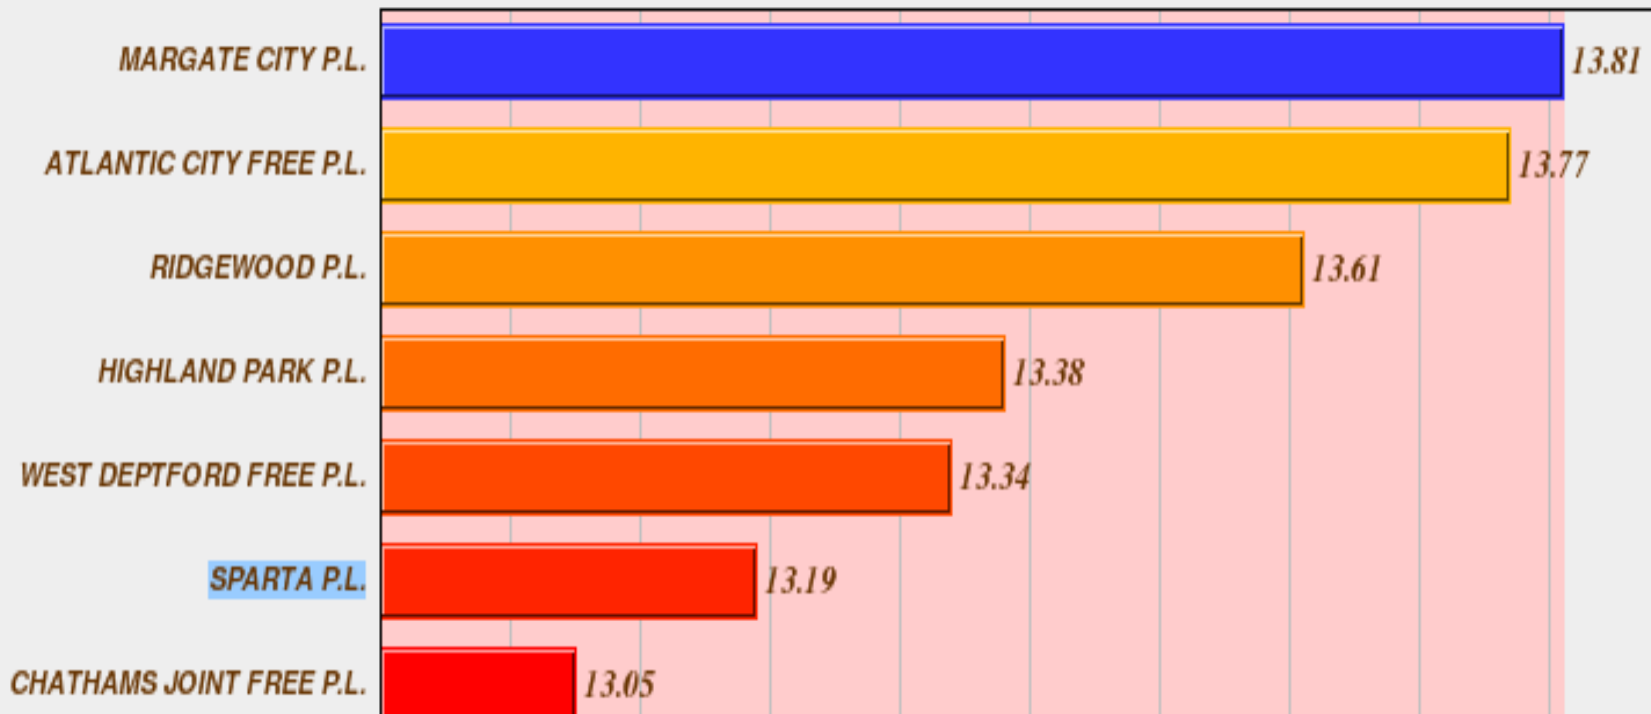

2009 Library Visits Per Capita

Library Visits per Capita - Output Measures

Done with Counting
Opinions-Table

Circulation Trend Report 2007 - 2009

Done with Counting
Opinions – Trend Report

2008-2009 FTE Total Paid Staff in Population Group Trend Report

Made with Counting Opinions-
Trend Report

2009 Library Visits Per Capita

Done with Excel chart maker using
Counting Opinions table data

Sample Library

Public Computer Uses Per Year

Done with Excel chart maker using
Counting Opinions table data