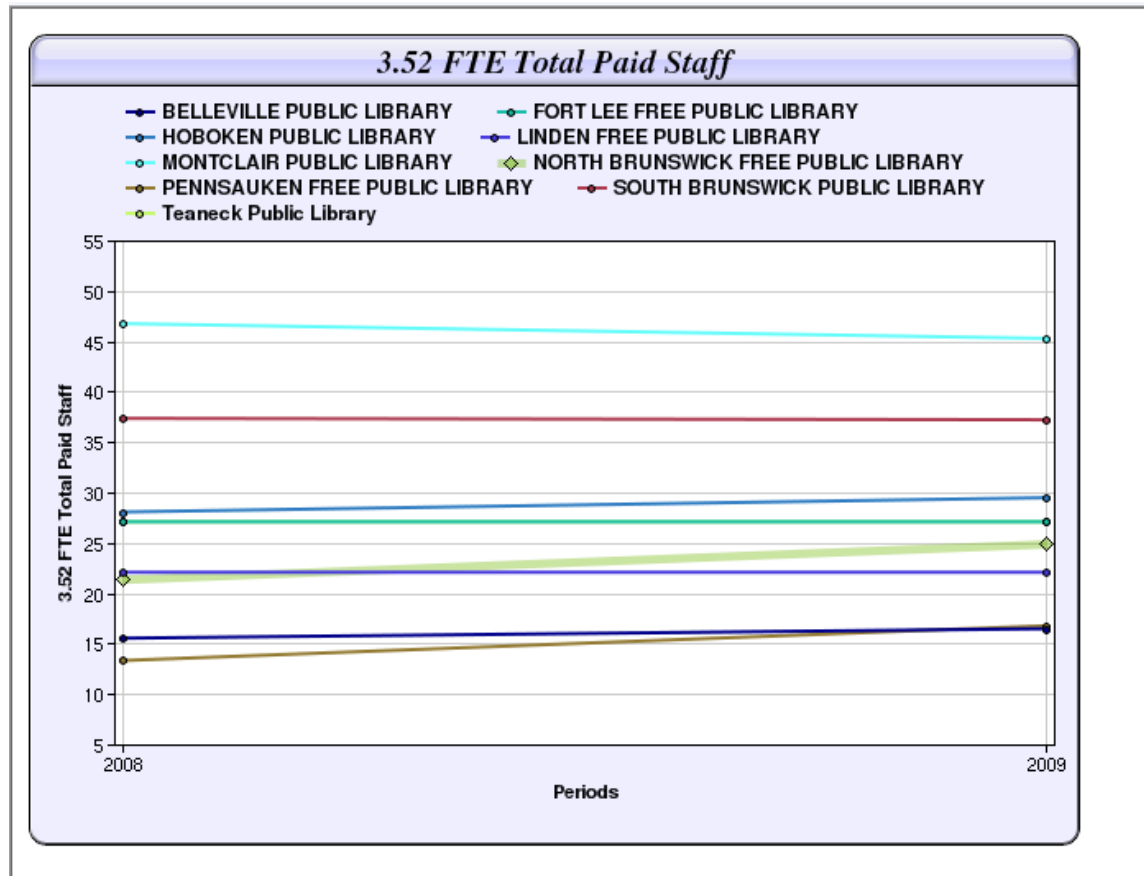

2009 Library Visits Per Capita

Library Visits per Capita - Output Measures

Done with Counting
Opinions-Table

Circulation Trend Report 2007 - 2009

Done with Counting
Opinions – Trend Report

2008-2009 FTE Total Paid Staff in Population Group Trend Report

Made with Counting Opinions-
Trend Report

2009 Library Visits Per Capita

Done with Excel chart maker using
Counting Opinions table data

Sample Library

Public Computer Uses Per Year

Done with Excel chart maker using
Counting Opinions table data