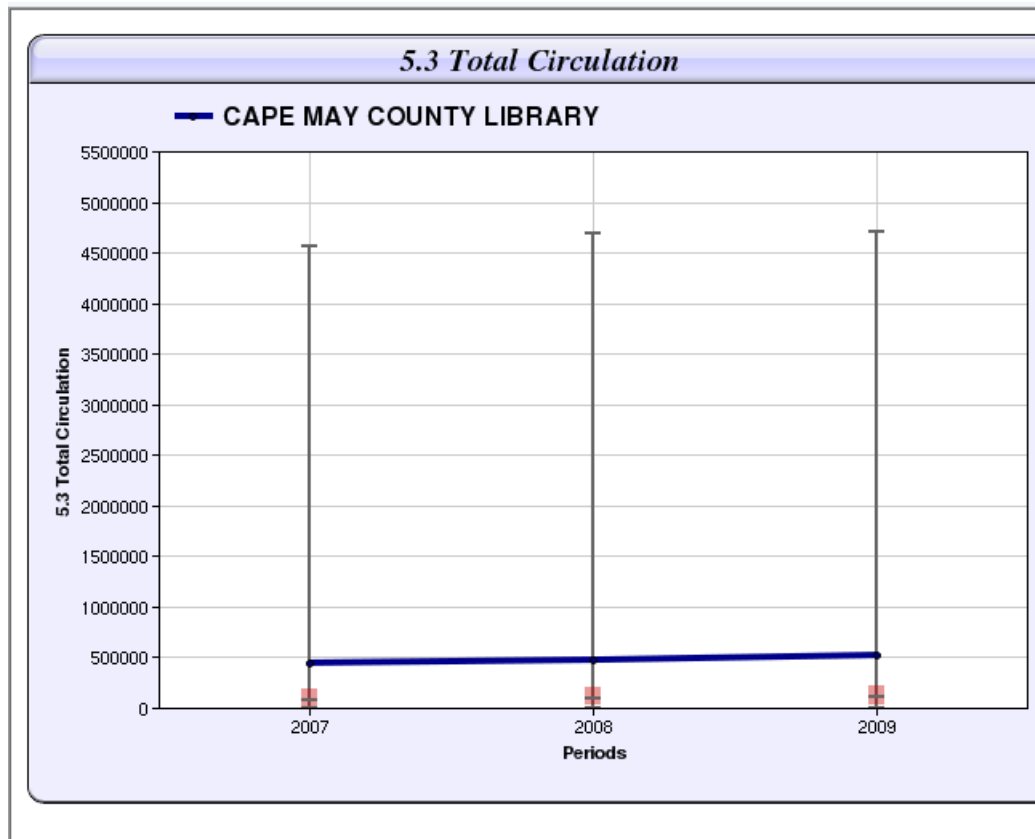

2009 Library Visits Per Capita

Library Visits per Capita - Output Measures

Done with Counting
Opinions-Table

Circulation Trend Report 2007 - 2009

Done with Counting
Opinions – Trend Report

2008-2009 FTE Total Paid Staff in Population Group Trend Report