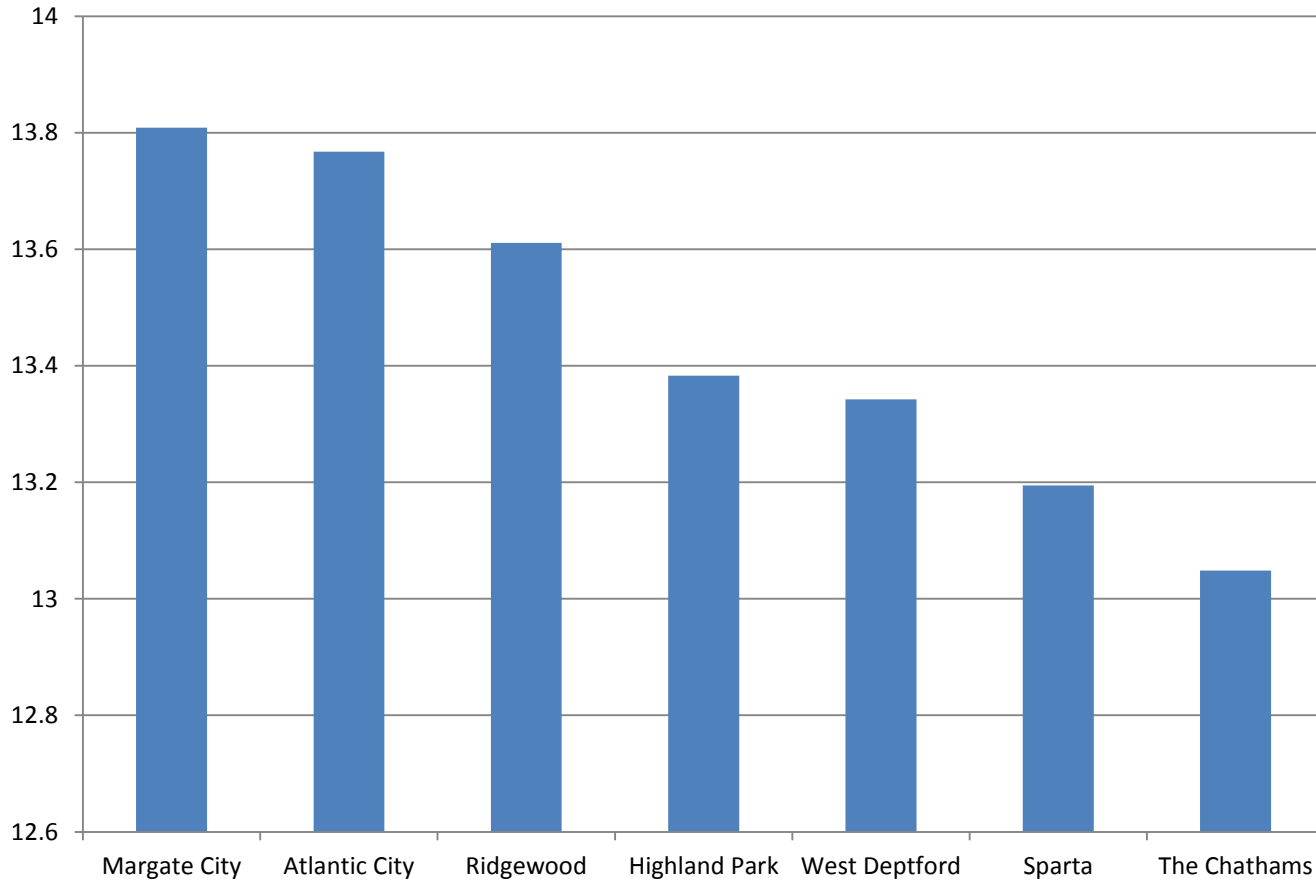

2009 Library Visits Per Capita

Done with Excel chart maker using
Counting Opinions table data