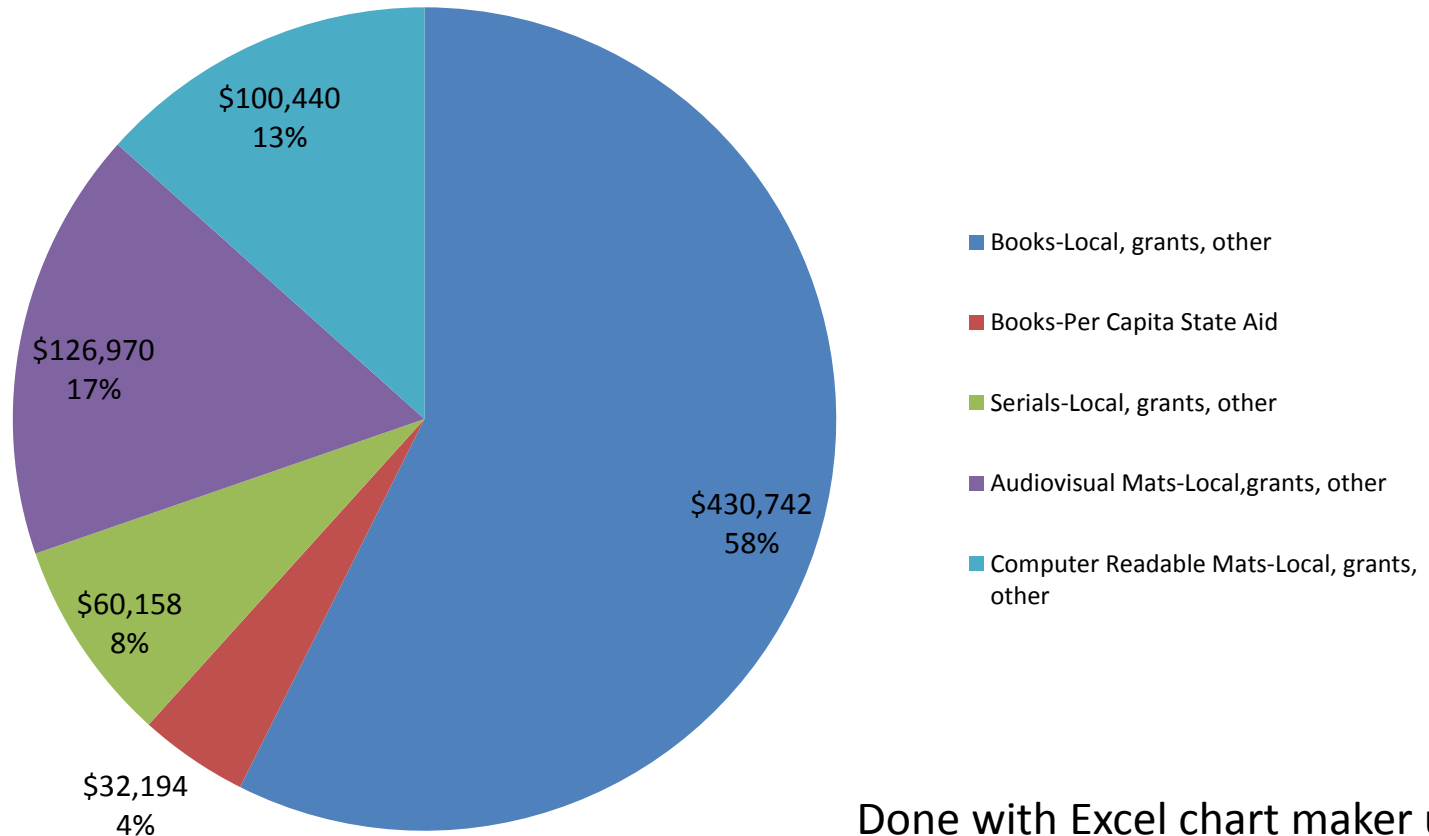

Sample Library

Total Community Program Attendance

January – March 2011

Done with Excel chart maker using
Counting Opinions table data

Sample Library

2010 Expenditures on the Library Collection

Done with Excel chart maker using
Counting Opinions table data