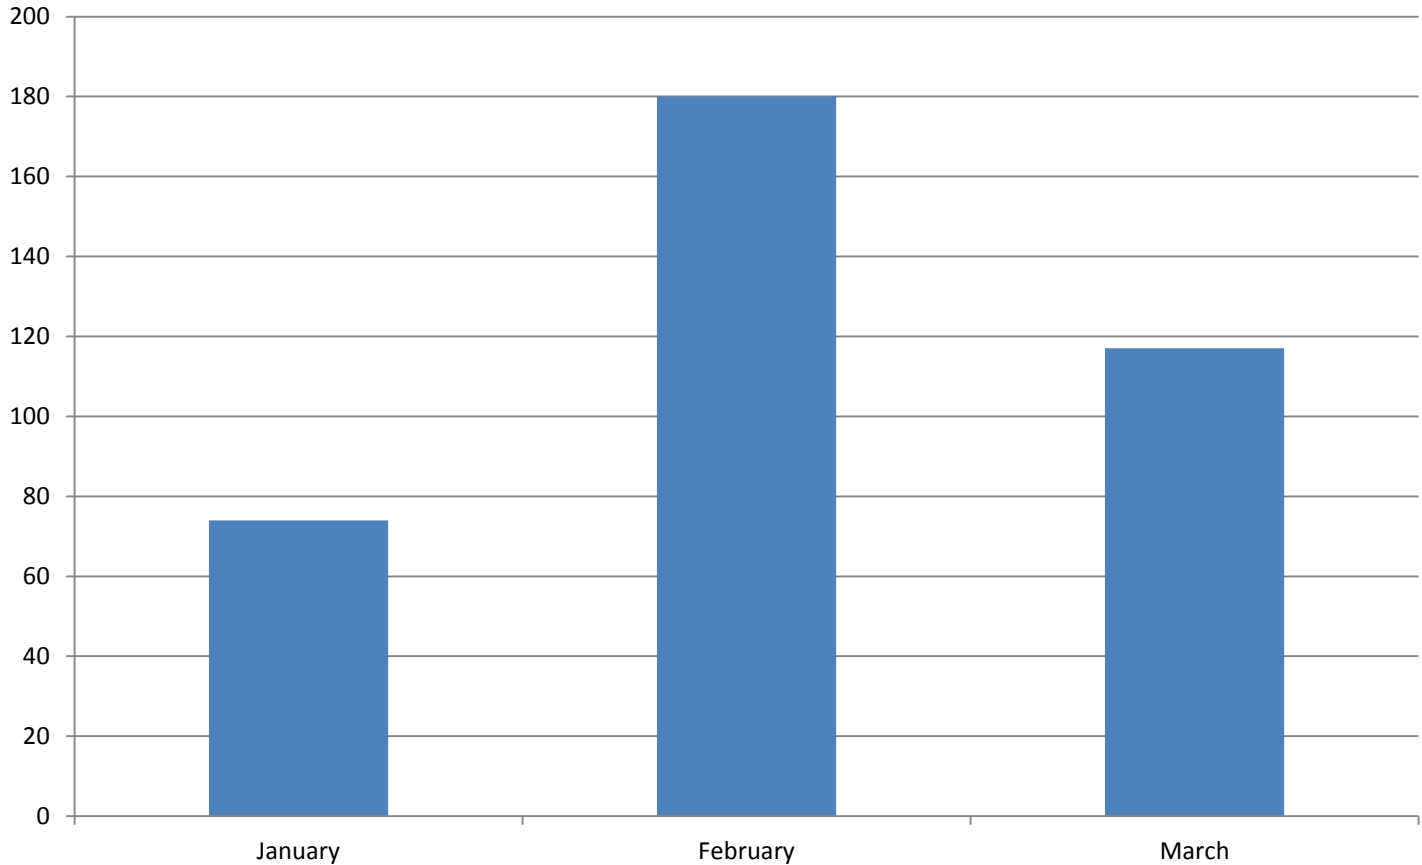

Sample Library

Total Community Program Attendance

January – March 2011

Done with Excel chart maker using
Counting Opinions table data