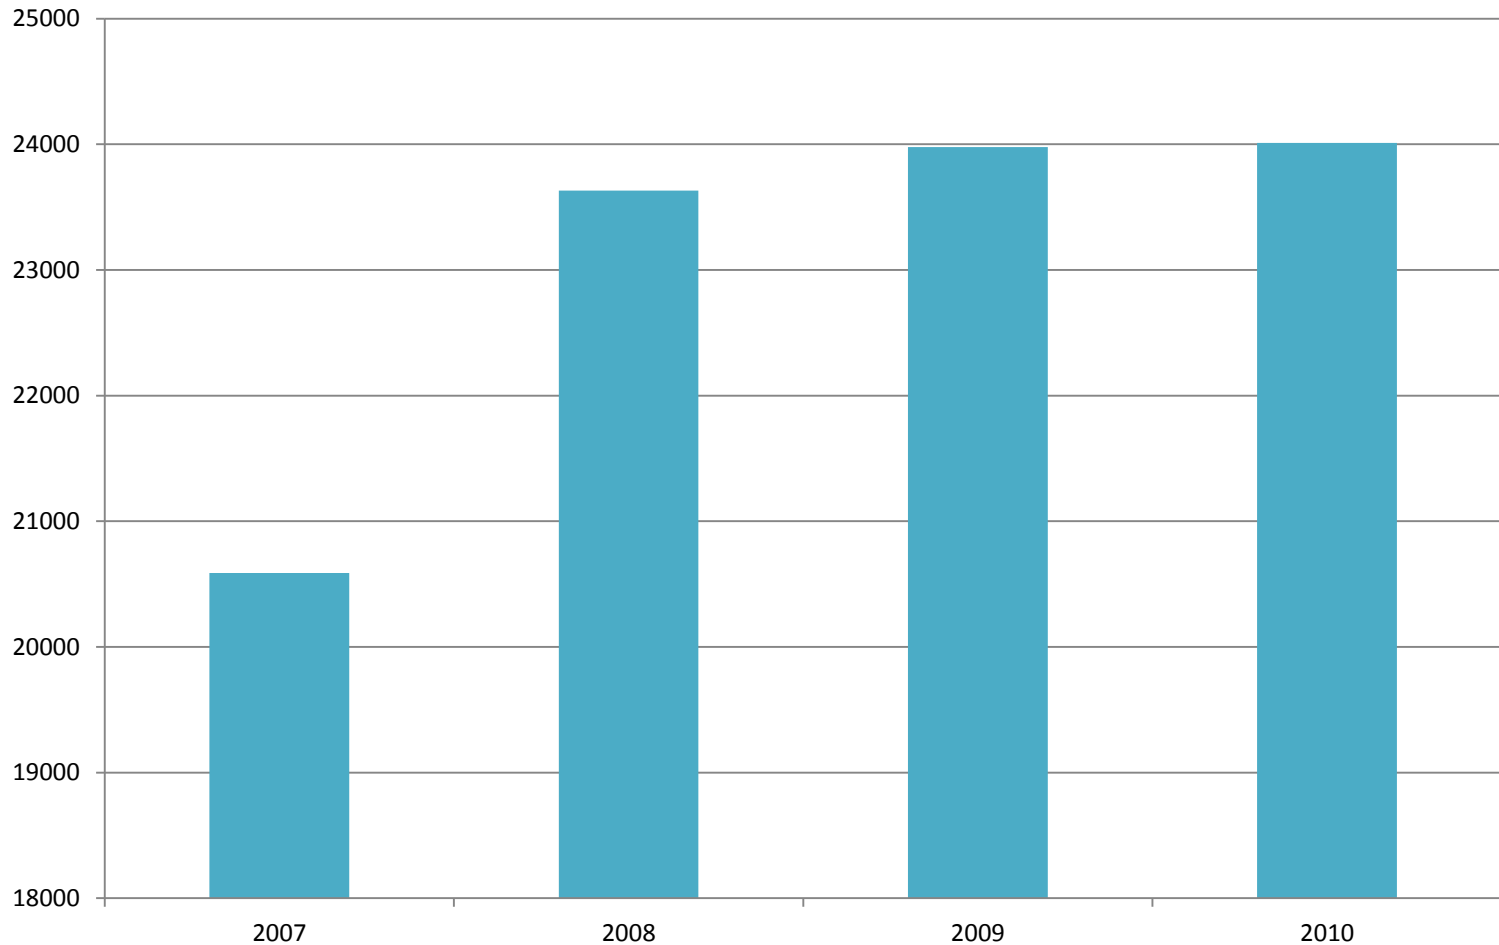

2009 Library Visits Per Capita

Library Visits per Capita - Output Measures

Done with Counting
Opinions-Table

Circulation Trend Report 2007 - 2009

Done with Counting
Opinions – Trend Report

2008-2009 FTE Total Paid Staff in Population Group Trend Report

Made with Counting Opinions-
Trend Report

2009 Library Visits Per Capita

Done with Excel chart maker using
Counting Opinions table data

Sample Library

Public Computer Uses Per Year

Done with Excel chart maker using
Counting Opinions table data